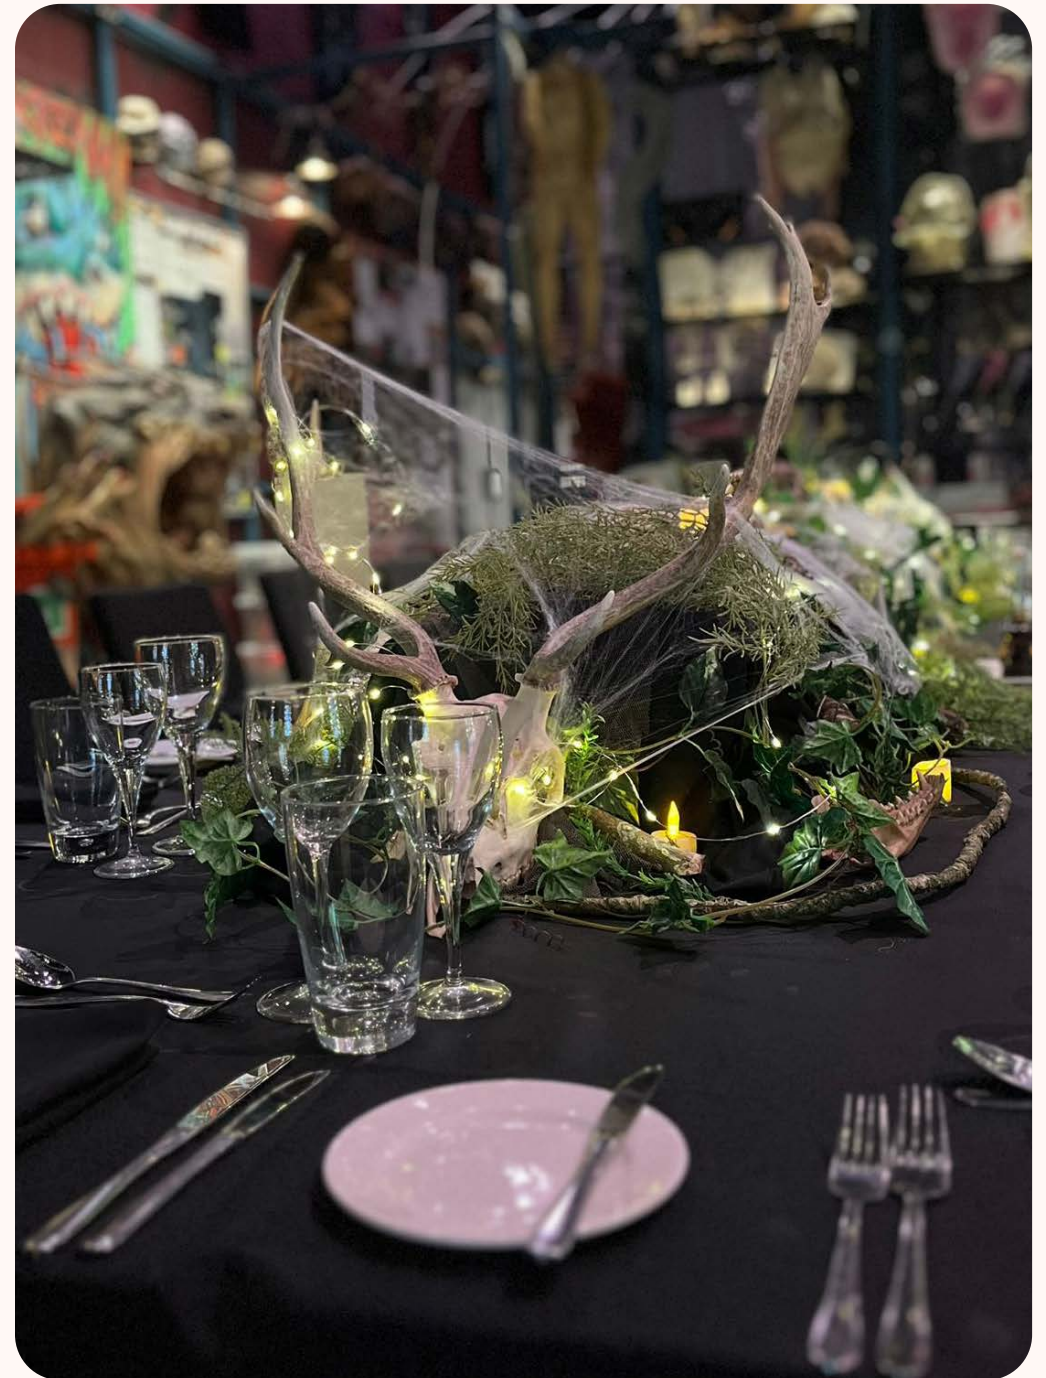

A horror dining experience

Fright & Feast

👥 28 max capacity

Step into the shadows as you and your guests embark on a journey through fear and flavour. Our larger than life horror film set *Fauna* transforms into Auckland's most unique, immersive dining experience, where you can play with spooky special effects and savour spine-chilling inspired dishes.

Join us if you dare for an evening that will haunt your dreams long after the last dish is served.