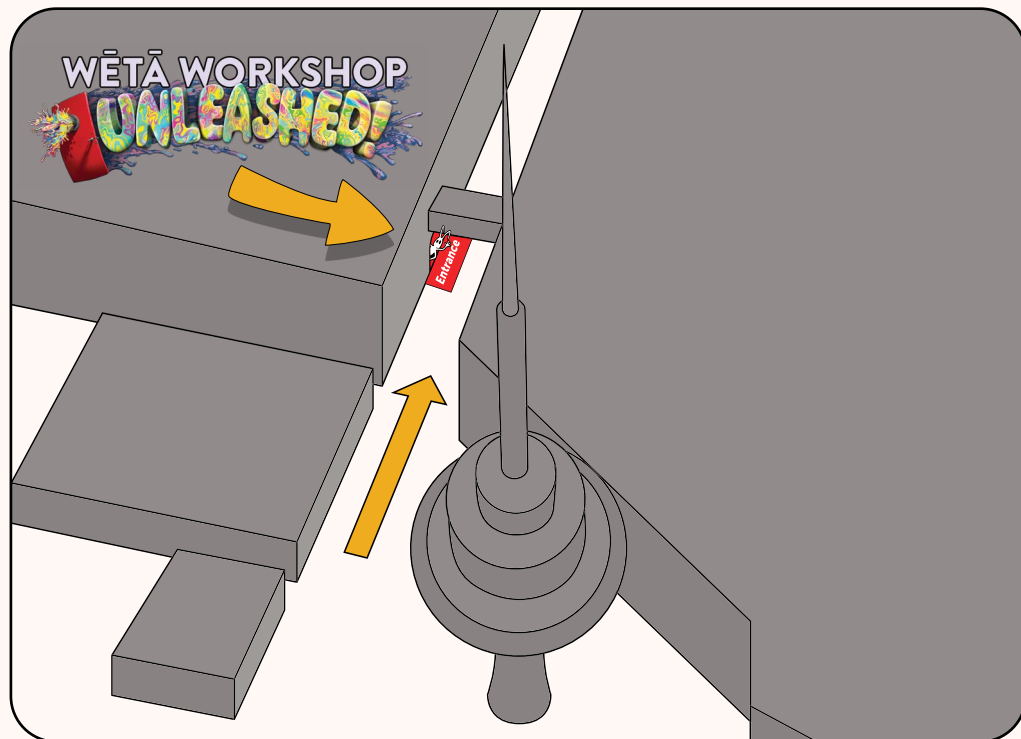

Get in touch

Location

We're located in the vibrant SkyCity precinct, right in the heart of Auckland city.

- **Address:** Level 5, 88 Federal Street, Auckland, 1010
- **Phone:** 04 909 4035
- **Email:** events@skycity.co.nz
- **Parking:** Parking is available in the SkyCity precinct.
- **Bus + Train:** We are a quick 10-minute walk from Britomart, Auckland's central bus and train station, and the Intercity bus terminal is right on our doorstep.

[Visit our website](#)